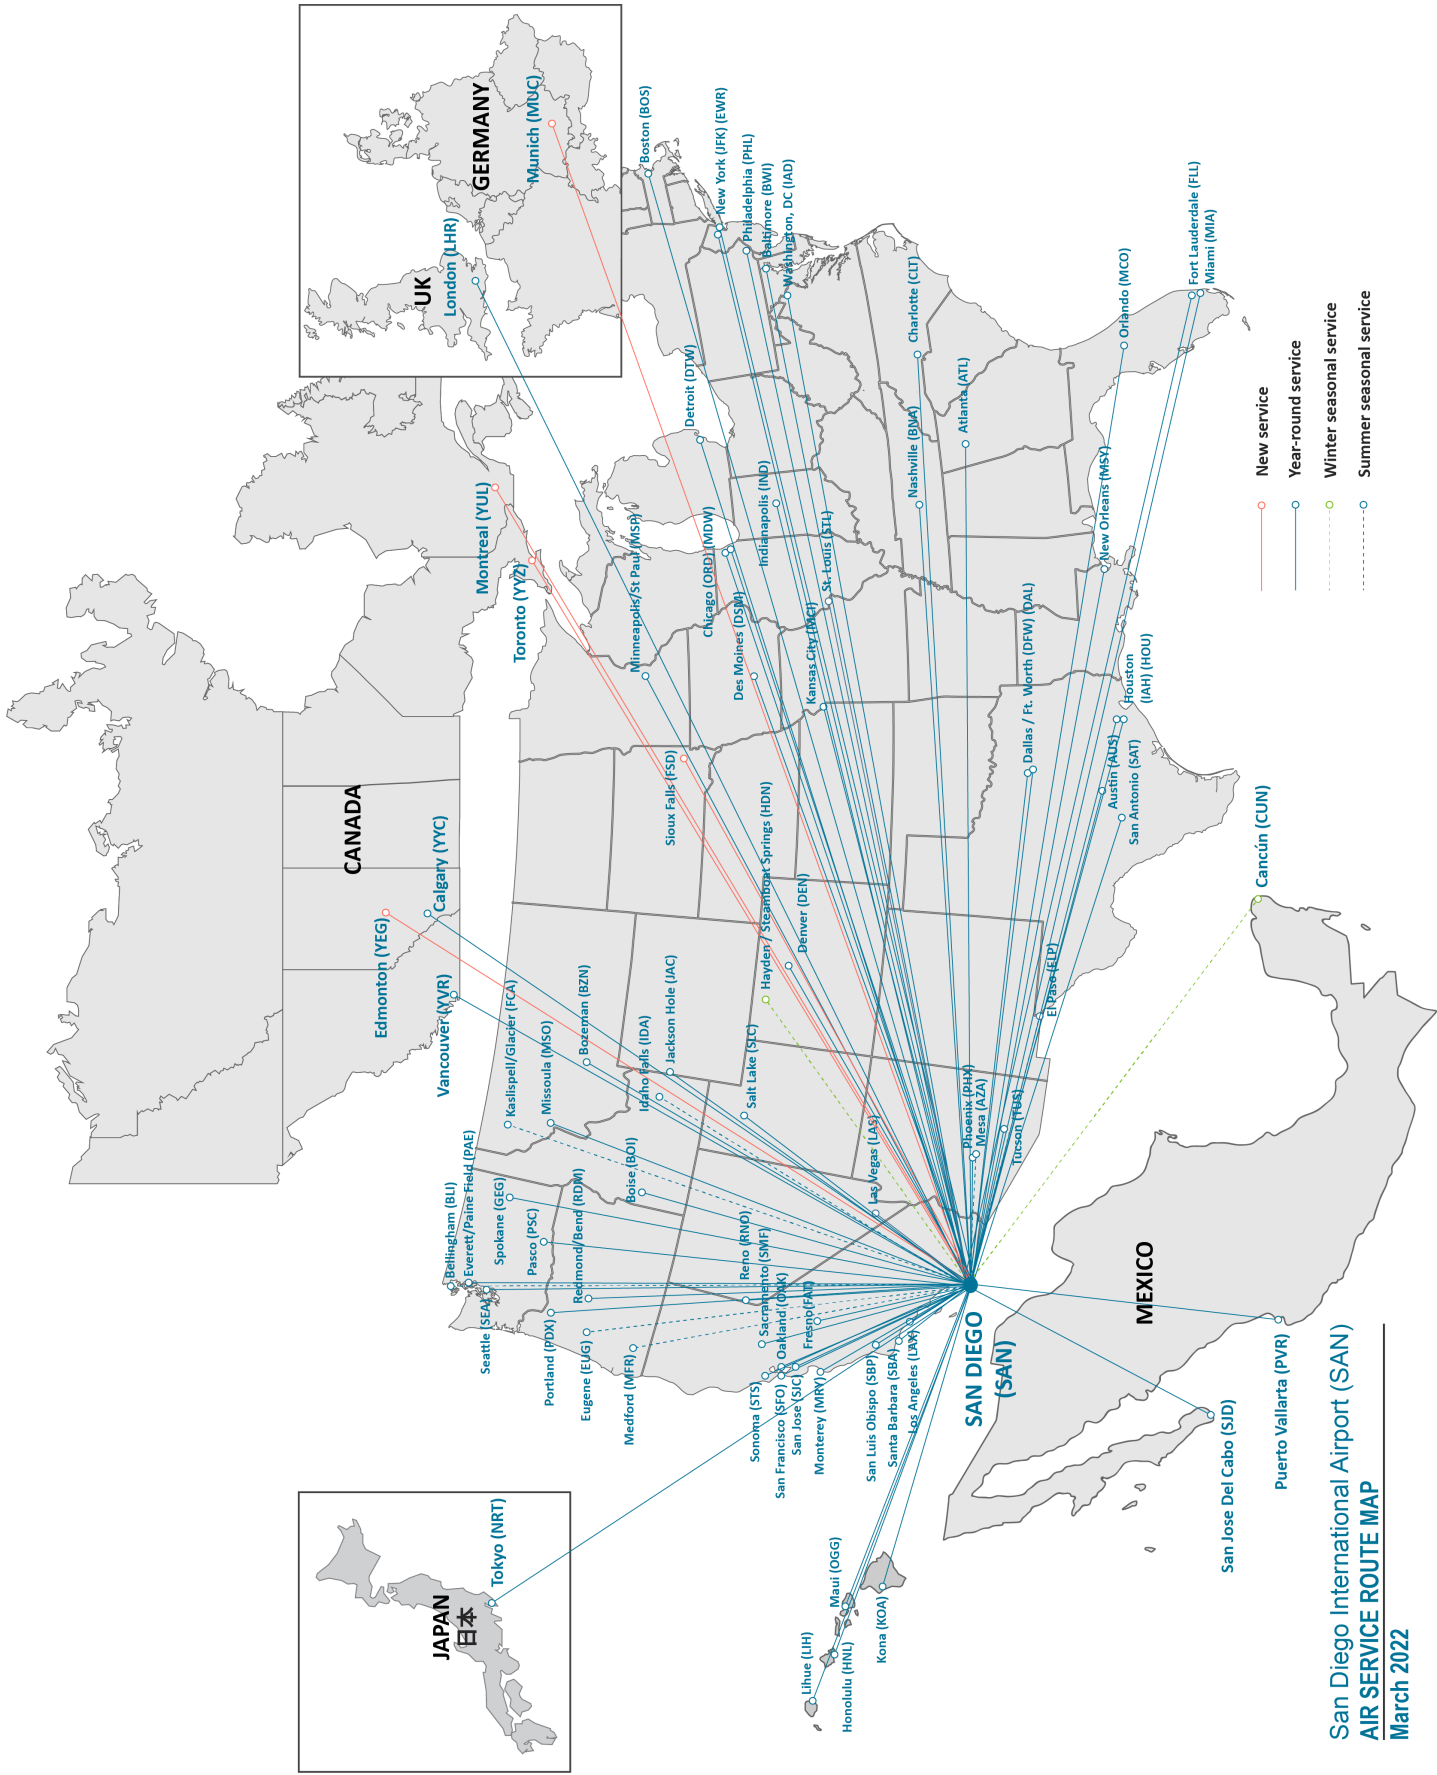

# SAN DIEGO

San Diego International Airport (SAN)  
 AIR SERVICE ROUTE MAP  
 March 2022