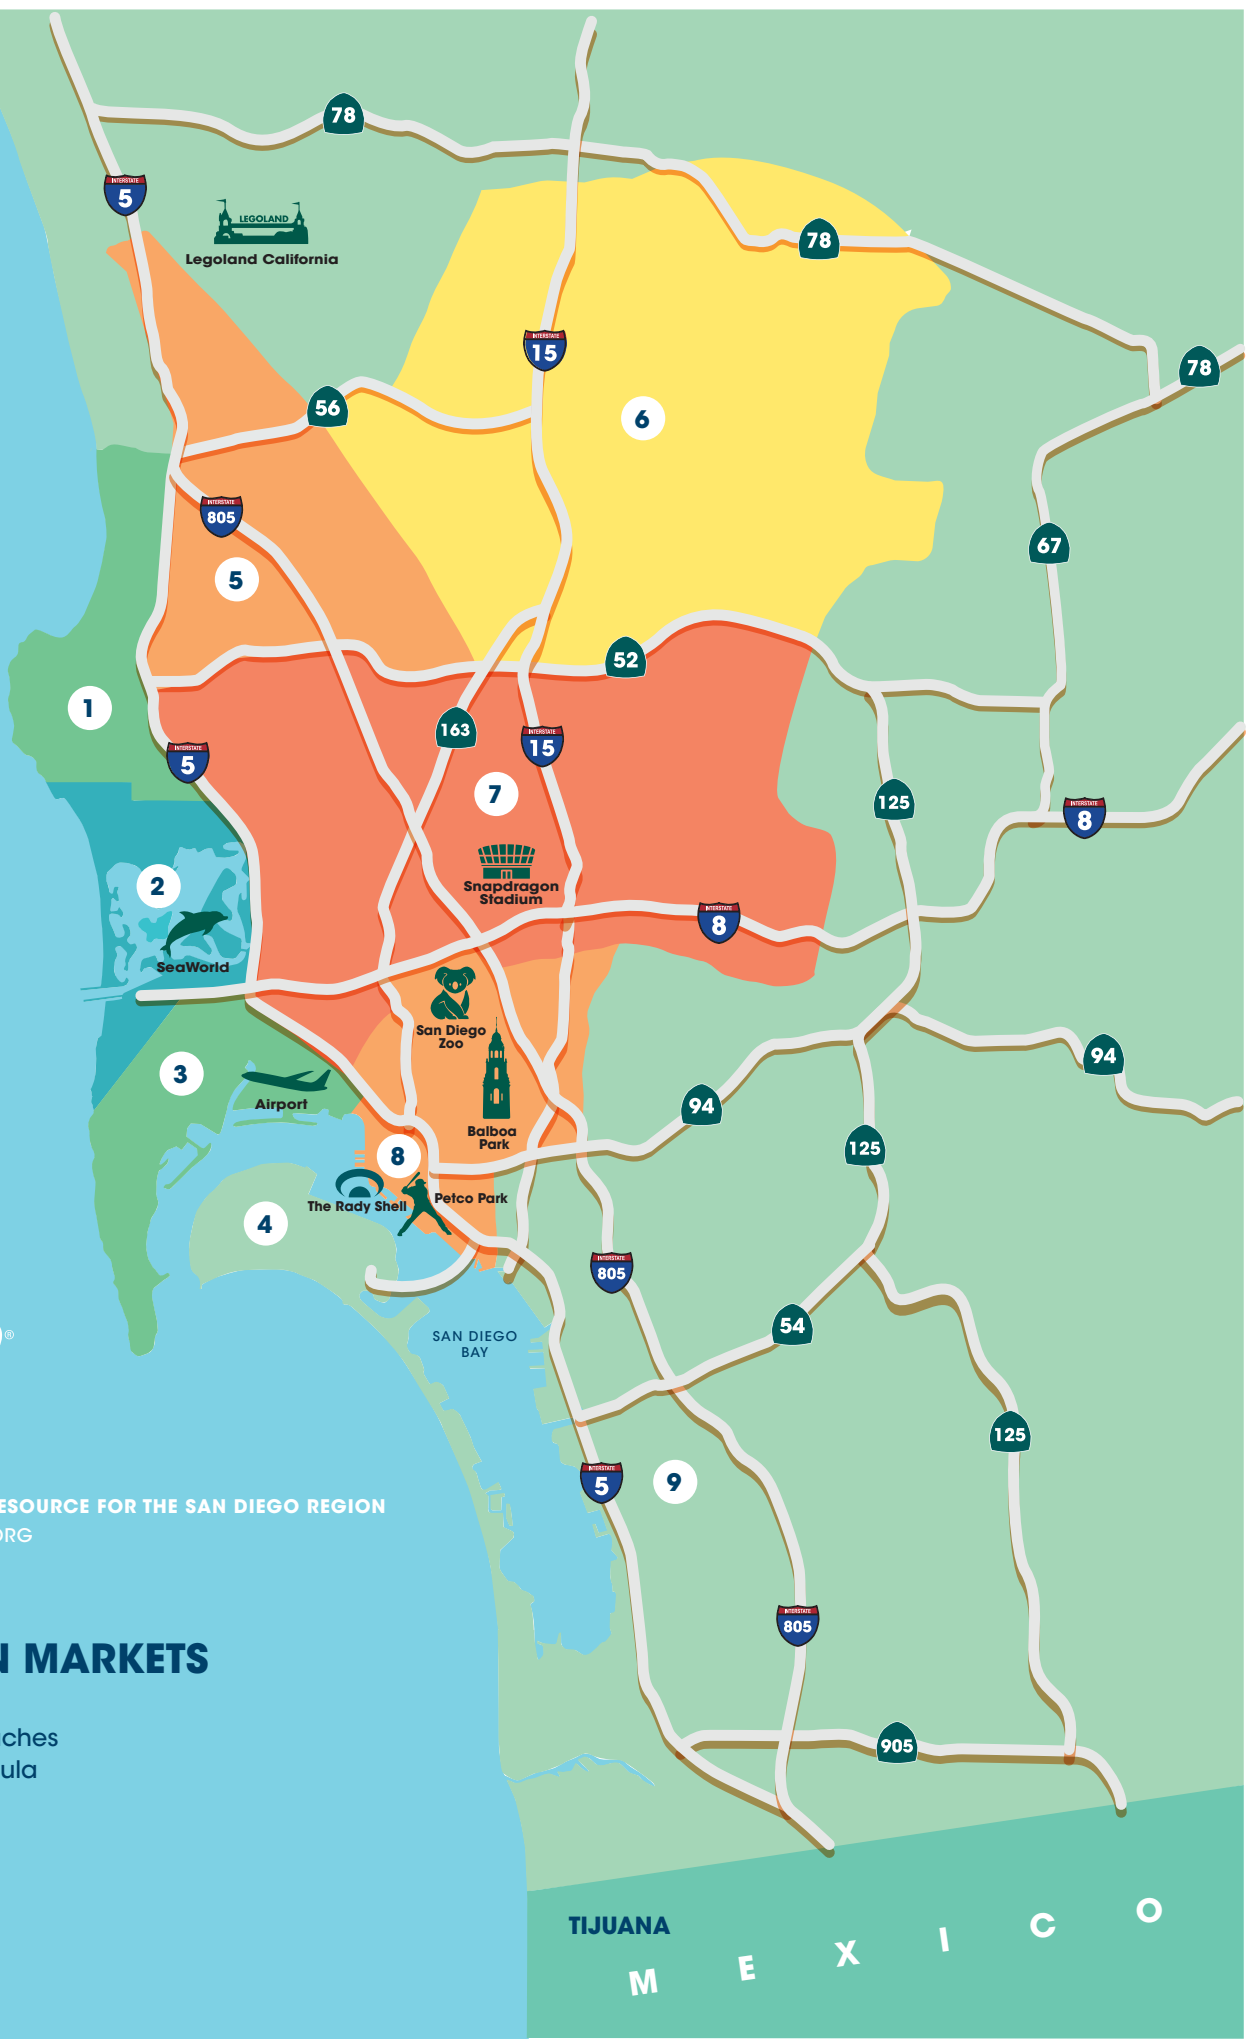

P A C I F I C O C E A N

TOURISM AUTHORITY

THE OFFICIAL TRAVEL RESOURCE FOR THE SAN DIEGO REGION
VISIT US AT SANDIEGO.ORG

SAN DIEGO SUB-REGION MARKETS

- 1 La Jolla
- 2 Mission Bay & Beaches
- 3 Point Loma Peninsula
- 4 Coronado
- 5 North Coastal
- 6 North Inland
- 7 Mission Valley
- 8 Downtown
- 9 Chula Vista

TIJUANA
M E X I C O